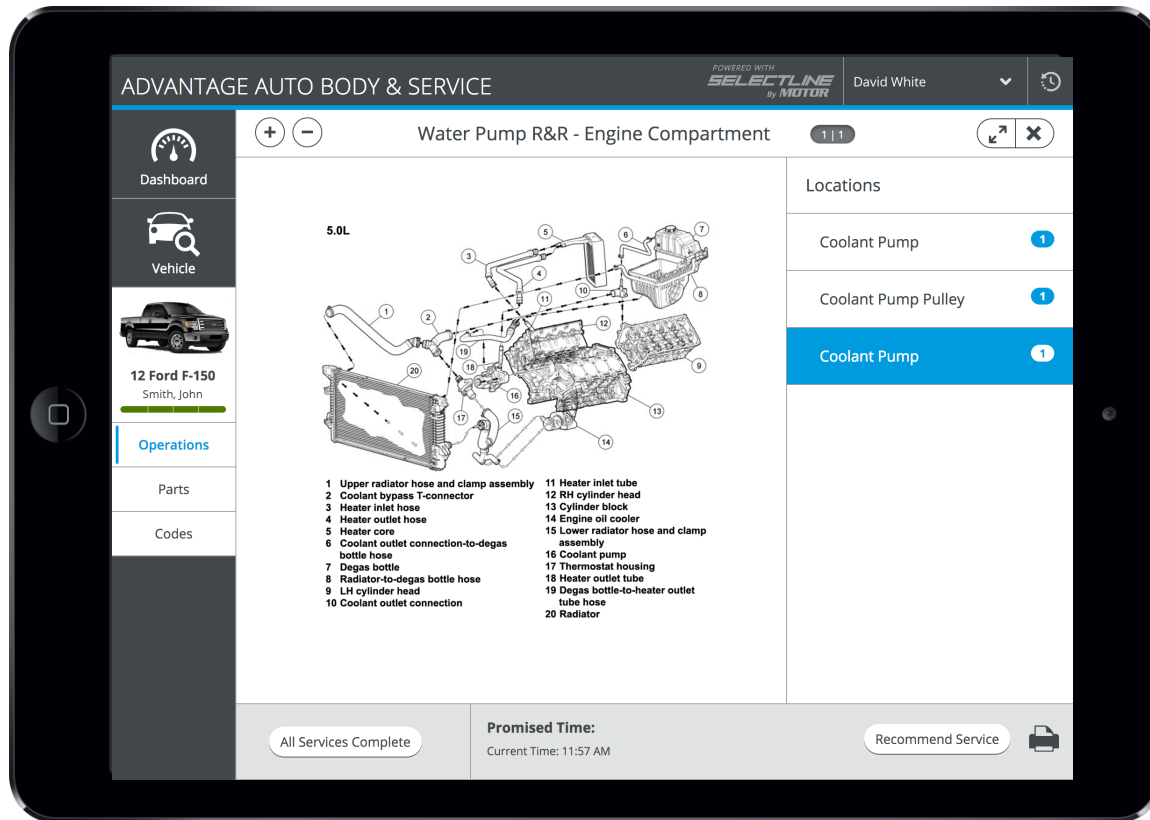

# COMPONENT LOCATIONS

**DATA AS A SERVICE** - Component Locations provides the component locations as published by the Original Equipment Manufacturer (OEM). Through rapid and precise retrieval of this data, easily locate components to reduce diagnostic time for technicians.

One of many ways to sample our data